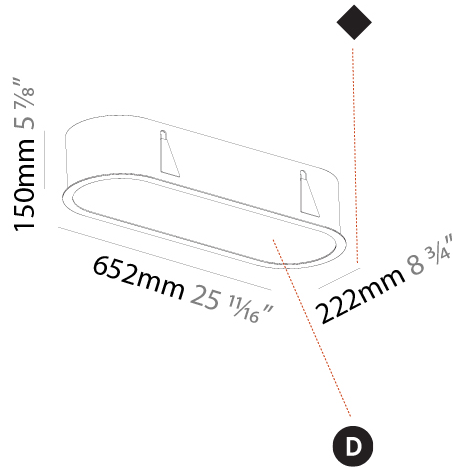

Series: Smoothy
Subseries: Smoothline
Brand: Prolicht
Division: Architectural
Mounting Type: Recessed
Mounting Location: Ceiling
Subcategory: Ambient

PHYSICAL

Shape: Oval
Length (mm): 652
Length (in): 25 11/16
Width (mm): 222
Width (in): 8 3/4
Depth (mm): 150
Depth (in): 5 7/8
Ceiling Thickness (mm): 10 / 12.5 / 15 / 25
Ceiling Thickness (in): 3/8 or 1/2 or 9/16 or 1
Min. Recessing Depth (mm): 160
Min. Recessing Depth (in): 6 5/16
Light Distribution: Direct
Weight (kg): 4.033
Weight (lbs): 8.87
Diffuser: PMMA - Opal or Micro-Prism
Fixture Finish: SSR / BKV / CWI / CRY / HAB / LAG / UFT / ITA / RUA / RUR / MIC / FTG / MYG / TWT / LOD / PUS / FRO / FUP / KIA / POP / BLS / SPG / MEY / GOH / GUM / CHC / COM / ABZ / JAG / OBR / MOS / ROR
Fixture Material: Extruded Aluminum / Steel
Cut-out Measurements: 635mm / 25" x 205mm / 8 1/16"

ELECTRICAL

Lamp Type: LED (Zhaga Standard)
Input Wattage (W): 21
Total Output Wattage (W): 18
Dimming: Tri-Mode (Non-Dimming and Phase Dimming (120Vac only) and 0-10V Dimming)
Driver Included: Yes
Driver Location: Integrated
Driver Type: Constant Current - Universal
Driver Class: Class 2
Input Voltage (V): 120 - 277
Constant Current (MA): 500

LED

Color Temperature (°K): 3000 / 3500 / 4000
Max. Delivered Lumen (lm): 1430 / 1539 / 1570
CRI: >80 CRI
Lamp Life (hrs): 50000

OPTICAL

RATINGS AND CERTIFICATIONS

Certified By: Certified for North American Standards
IP rating: IP20

PROJECT
TYPE
SPECIFIER
QUANTITY
DATE