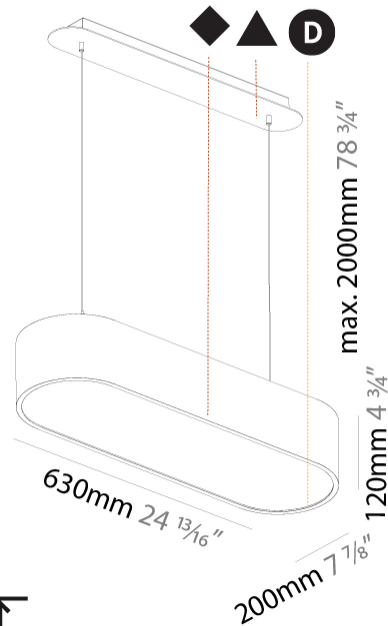

GENERAL

Series: Smoothy
Subseries: Smoothline
Brand: Prolicht
Division: Architectural
Mounting Type: Suspension
Mounting Location: Ceiling
Subcategory: Ambient

PHYSICAL

Shape: Oval
Length (mm): 630
Length (in): 24 ¹³/₁₆
Width (mm): 200
Width (in): 7 ⁷/₈
Height (mm): 120
Height (in): 4 ³/₄
Max. Overall Height (mm): 2120
Max. Overall Height (in): 82 ¹/₂
Light Distribution: Direct
Weight (kg): 5.043
Weight (lbs): 11.40
Diffuser: PMMA - Opal or Micro-Prism
Fixture Finish: SSR / BKV / CWI / CRY / HAB / LAG / UFT / ITA / RUA / RUR / MIC / FTG / MYG / TWT / LOD / PUS / FRO / FUP / KIA / POP / BLS / SPG / MEY / GOH / GUM / CHC / COM / ABZ / JAG / OBR / MOS / ROR
Fixture Material: Extruded Aluminum / Steel
Cable Details: 2000mm / 78 3/4"

ELECTRICAL

Lamp Type: LED (Zhaga Standard)
Input Wattage (W): 21
Total Output Wattage (W): 18
Dimming: Tri-Mode (Non-Dimming and Phase Dimming (120Vac only) and 0-10V Dimming)
Driver Included: Yes
Driver Location: Integrated
Driver Type: Constant Current - Universal
Driver Class: Class 2
Input Voltage (V): 120 - 277
Constant Current (MA): 500

LED

Number of LEDs: 6 x 3W
Color Temperature (°K): 3000 / 3500 / 4000
Max. Delivered Lumen (lm): 1530 / 1646 / 1680
Lamp Life (hrs): 50000

OPTICAL

RATINGS AND CERTIFICATIONS

Certified By: Certified for North American Standards
IP rating: IP20