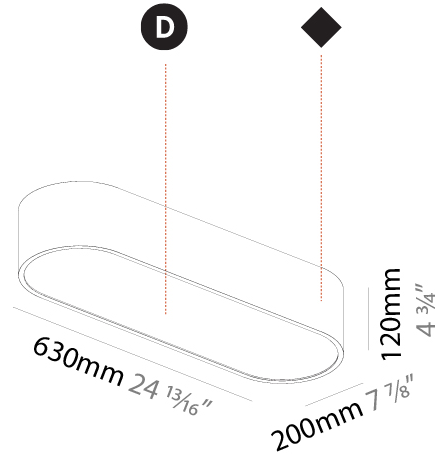

GENERAL

Series: Smoothy
Subseries: Smoothline
Brand: Prolicht
Division: Architectural
Mounting Type: Surface
Mounting Location: Ceiling
Subcategory: Ambient

PHYSICAL

Shape: Oval
Length (mm): 630
Length (in): 24 ¹³/₁₆
Width (mm): 200
Width (in): 7 ⁷/₈
Height (mm): 120
Height (in): 4 ³/₄
Light Distribution: Direct
Weight (kg): 3.403
Weight (lbs): 7.49
Diffuser: PMMA - Opal or Micro-Prism
Fixture Finish: SSR / BKV / CWI / CRY / HAB / LAG / UFT / ITA / RUA / RUR / MIC / FTG / MYG / TWT / LOD / PUS / FRO / FUP / KIA / POP / BLS / SPG / MEY / GOH / GUM / CHC / COM / ABZ / JAG / OBR / MOS / ROR
Fixture Material: Extruded Aluminum / Steel

ELECTRICAL

Lamp Type: LED (Zhaga Standard)
Input Wattage (W): 21
Total Output Wattage (W): 18
Dimming: Tri-Mode (Non-Dimming and Phase Dimming (120Vac only) and 0-10V Dimming)
Driver Included: Yes
Driver Location: Integrated
Driver Type: Constant Current - Universal
Driver Class: Class 2
Input Voltage (V): 120 - 277
Constant Current (MA): 500

LED

Color Temperature (°K): 3000 / 3500 / 4000
Max. Delivered Lumen (lm): 1460 / 1568 / 1600
CRI: >80 CRI
Lamp Life (hrs): 50000

OPTICAL

RATINGS AND CERTIFICATIONS

Certified By: Certified for North American Standards
IP rating: IP20

PROJECT
TYPE
SPECIFIER
QUANTITY
DATE